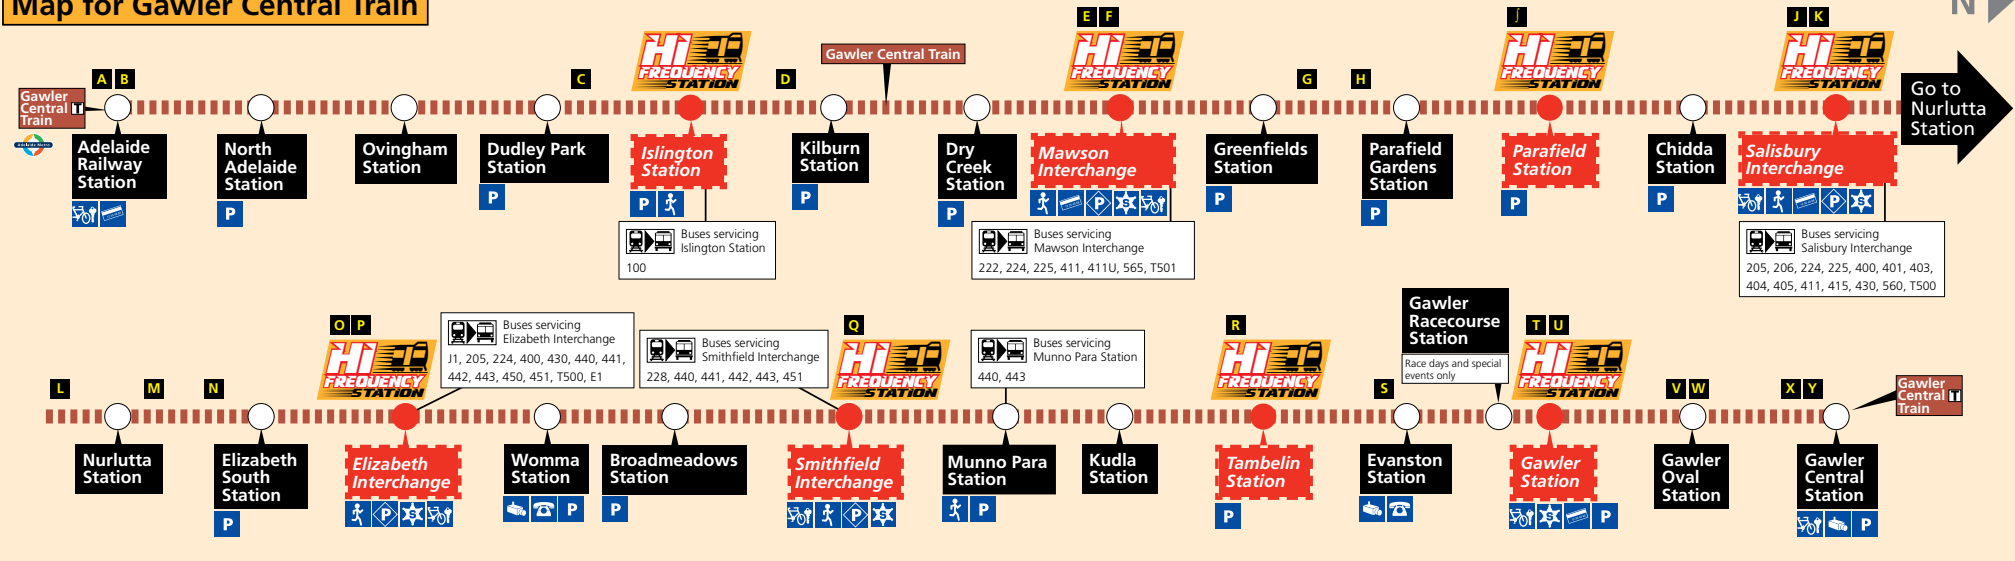

Map for Gawler Central Train

Legend

- Gawler Line and Stations
- Bus terminates here
- Convenient transfer point to other Adelaide Metro services
- Parking
- Ticket Sales
- Emergency Help Phone
- Video Surveillance
- Safer Station including help phone and video surveillance
- Bike Lockers available
- Adelaide Metro InfoCentre, corner King William and Currie Streets, Adelaide

Places of interest

- | | | |
|--|--|----------------------------------|
| A Parliament House and Festival Theatre | J Salisbury Oval | S Gawler High School |
| B Government House | K Parabanks Shopping Centre | T St Brigids School |
| C Dudley Park Cemetery | L Salisbury High School | U Evanston Primary School |
| D Kilburn Primary School | M Penfield Golf Course | V Princes Park Oval |
| E Technology Park | N General Motors Holden (GMH) | W Gawler Golf Course |
| F UniSA, Mawson Lakes Campus | O Elizabeth Shopping Centre | X Gawler Visitors Centre |
| G Parafield Gardens Oval | P Elizabeth Aquadome | Y Gawler Caravan Park |
| H Parafield Airport | Q Inbarendi College
Smithfield Plains Campus | |
| I Thomas More Catholic College | R Trinity College | |

HI FREQUENCY STATIONS

Gawler Station

Every train stops at these stations offering services every 15 minutes, 7.30 am to 6.30 pm weekdays